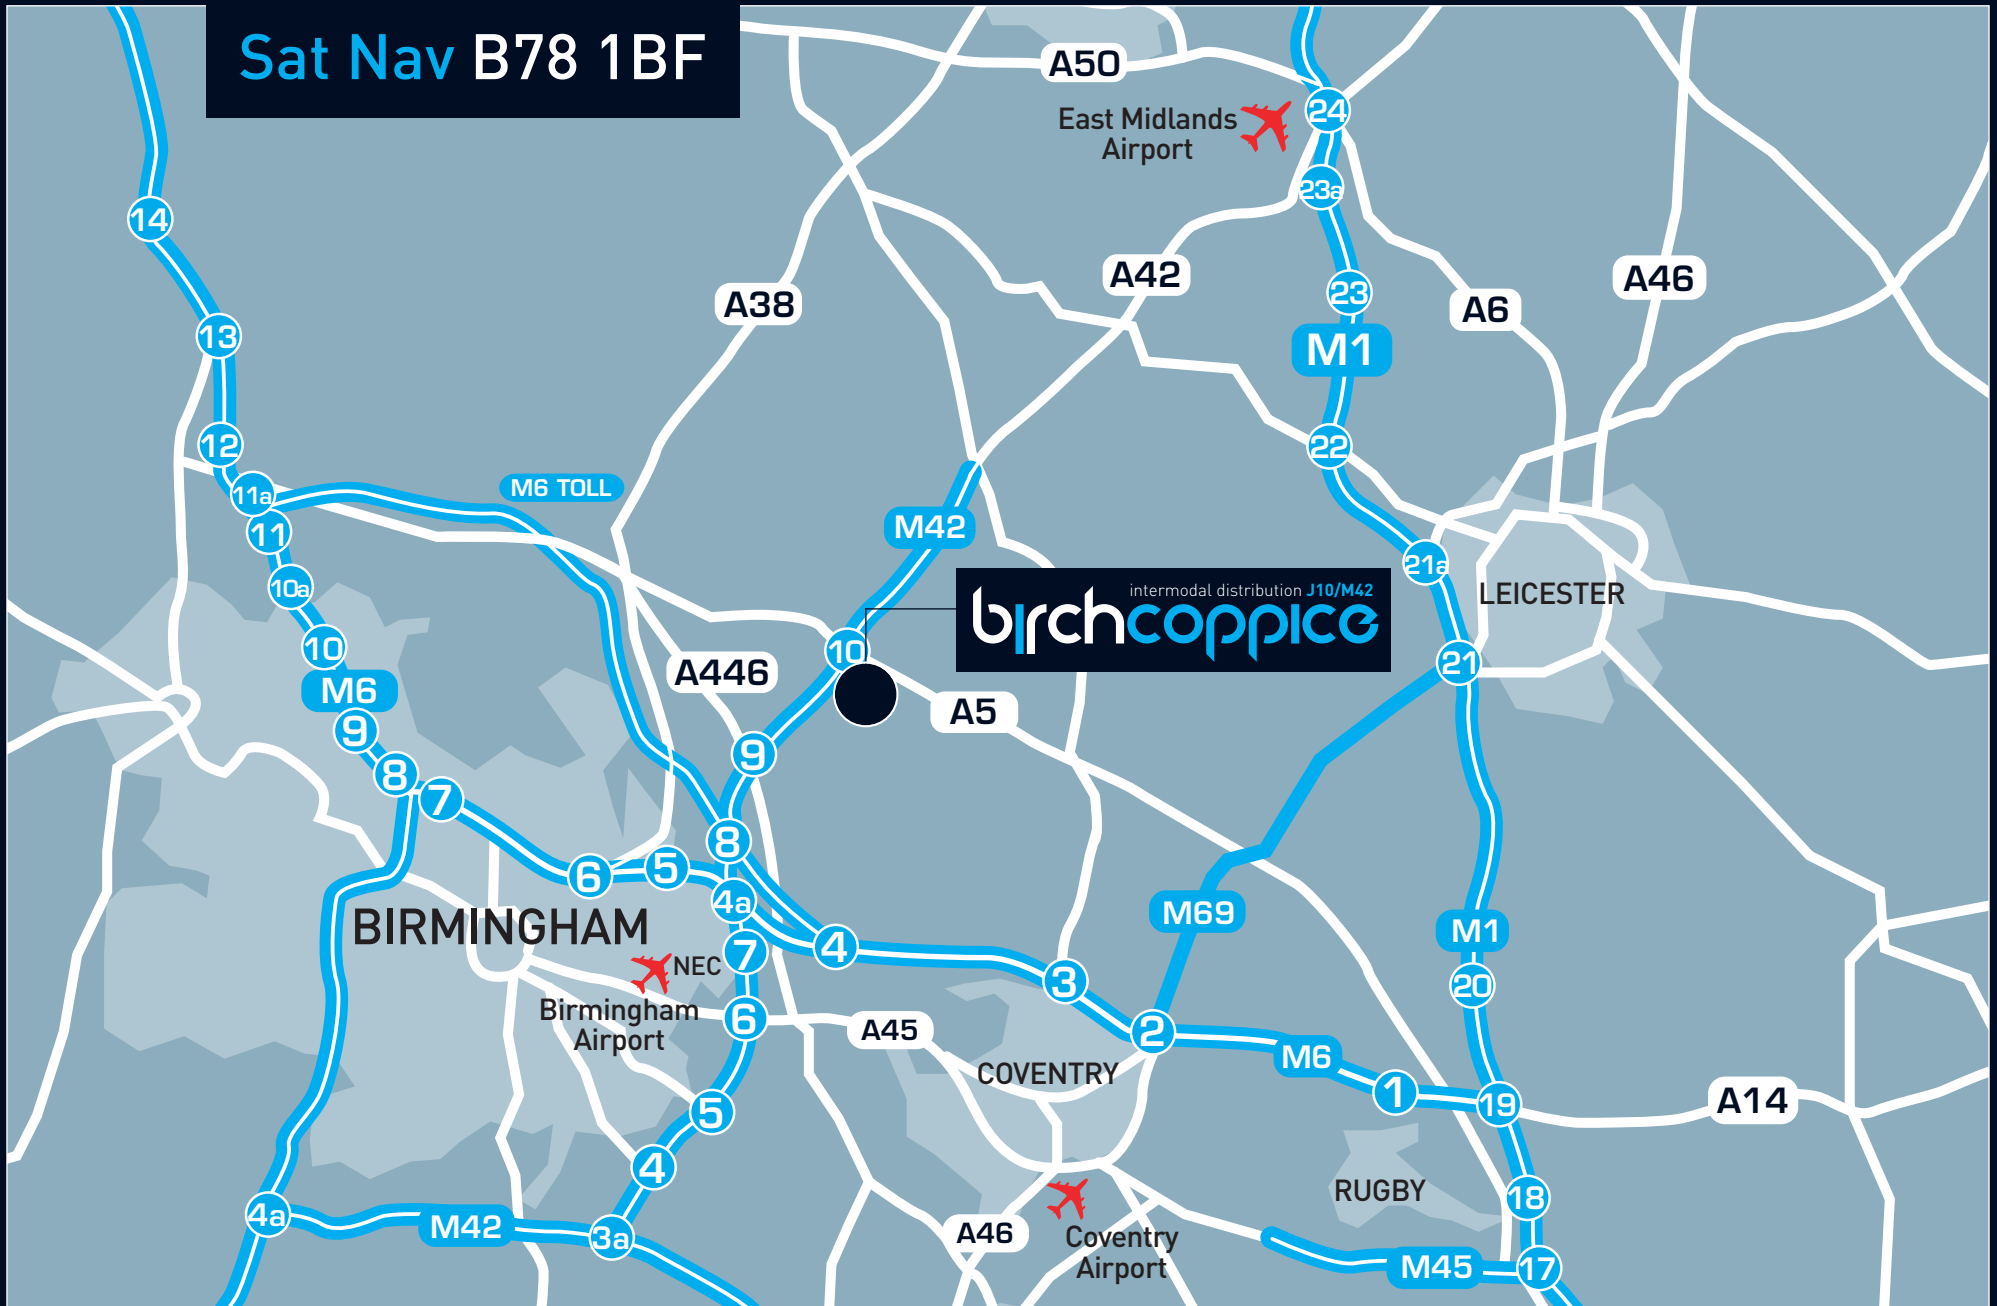

Sat Nav B78 1BF

Birch Coppice Business Park, Dordon, Tamworth, Staffordshire